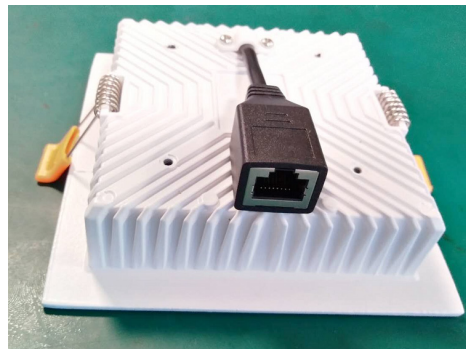

PROJECT:

TYPE:

NOTES:

FEATURES

- An inspeXtor Platform Compatible Peripheral Powered by Cisco using PoE (Power over Ethernet) Cabling
- The inspeXtor Platform is a PoE Lighting Management System providing Building Automation and Data Collection
- PoE Systems are Safe and Efficient Low Voltage Platforms

SPECIFICATIONS

RJ45 Connection to Two 18 AWG Wires - Black and White

Connect Any Fixture to RJ45 Driver Output

P1 Unit: mm

- All Products are ETL Listed and Assembled in ISO9000/1 Certified US Facility
- Fixtures carry a limited 5-year Warranty (See Warranty Terms and Conditions)
- Every Product is Quality Tested and Inspected Prior to Shipment
- Proudly Manufactured in the USA