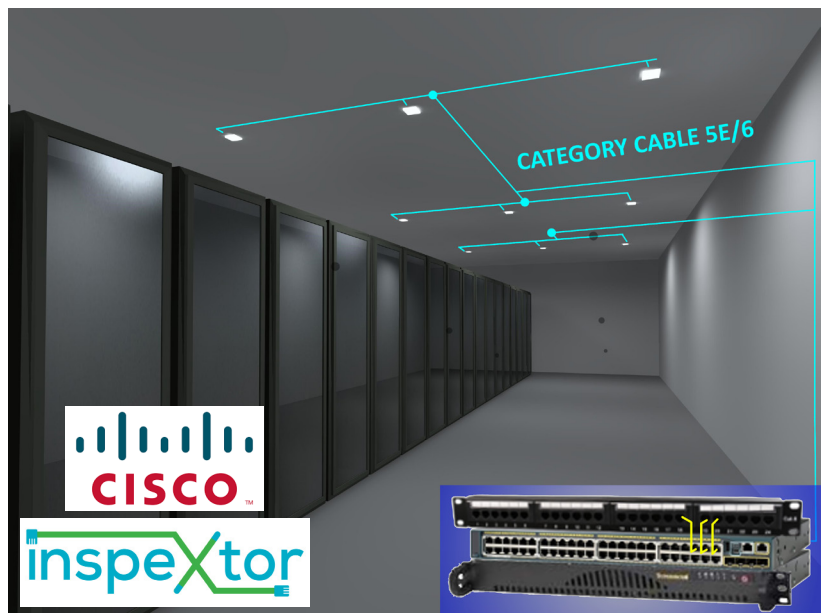

PROJECT:

TYPE:

NOTES:

FEATURES

- An inspeXtor Platform Compatible Peripheral Powered by Cisco using PoE (Power over Ethernet) Cabling
- The inspeXtor Platform is a PoE Lighting Management System providing Building Automation and Data Collection
- PoE Systems are Safe and Efficient Low Voltage Platforms

SPECIFICATIONS

RJ45 Connection to Two 18 AWG Wires - Black and White

Connect Any Fixture to RJ45 Driver Output

P1 Unit: mm

- All Products are ETL Listed and Assembled in ISO9000/1 Certified US Facility
- Fixtures carry a limited 5-year Warranty (See Warranty Terms and Conditions)
- Every Product is Quality Tested and Inspected Prior to Shipment
- Proudly Manufactured in the USA