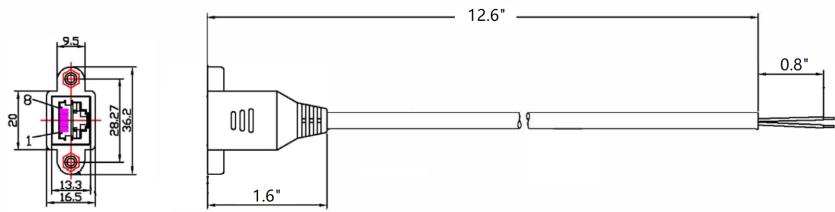

SPECIFICATIONS

RJ45 Connection to Two 18 AWG Wires - Black and White

Connect Any Fixture to RJ45 Driver Output

P1 Unit: mm

- All Products are ETL Listed and Assembled in ISO9000/1 Certified US Facility
- Fixtures carry a limited 5-year Warranty (See Warranty Terms and Conditions)
- Every Product is Quality Tested and Inspected Prior to Shipment
- Proudly Manufactured in the USA